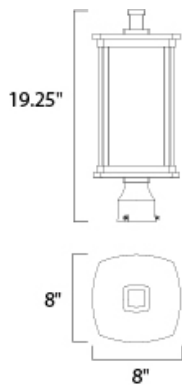

#### MEASUREMENTS

DIMENSION : 8" L x 8" W x 19.25" H

HANGING WEIGHT : 7.7 lb